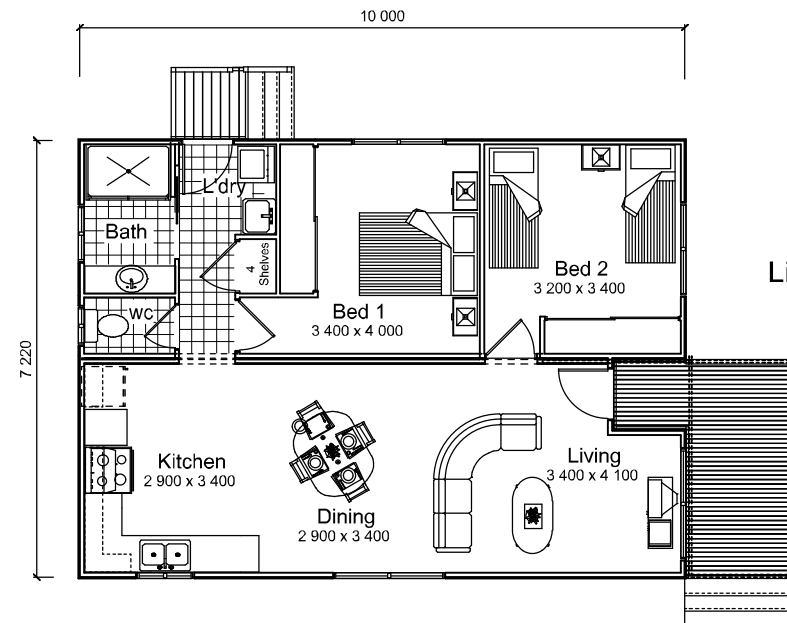

Aspen 9

Also available 6.6m wide

Optional
Extended patio
2m x 3.6m

Living Area 60.48 m²

Standard Patio 4.32 m
Optional patio 7.2 m

Aspen

Also available 6.6m wide

Living Area 71.5 m²

Optional
Extended patio
2m x 3.6m